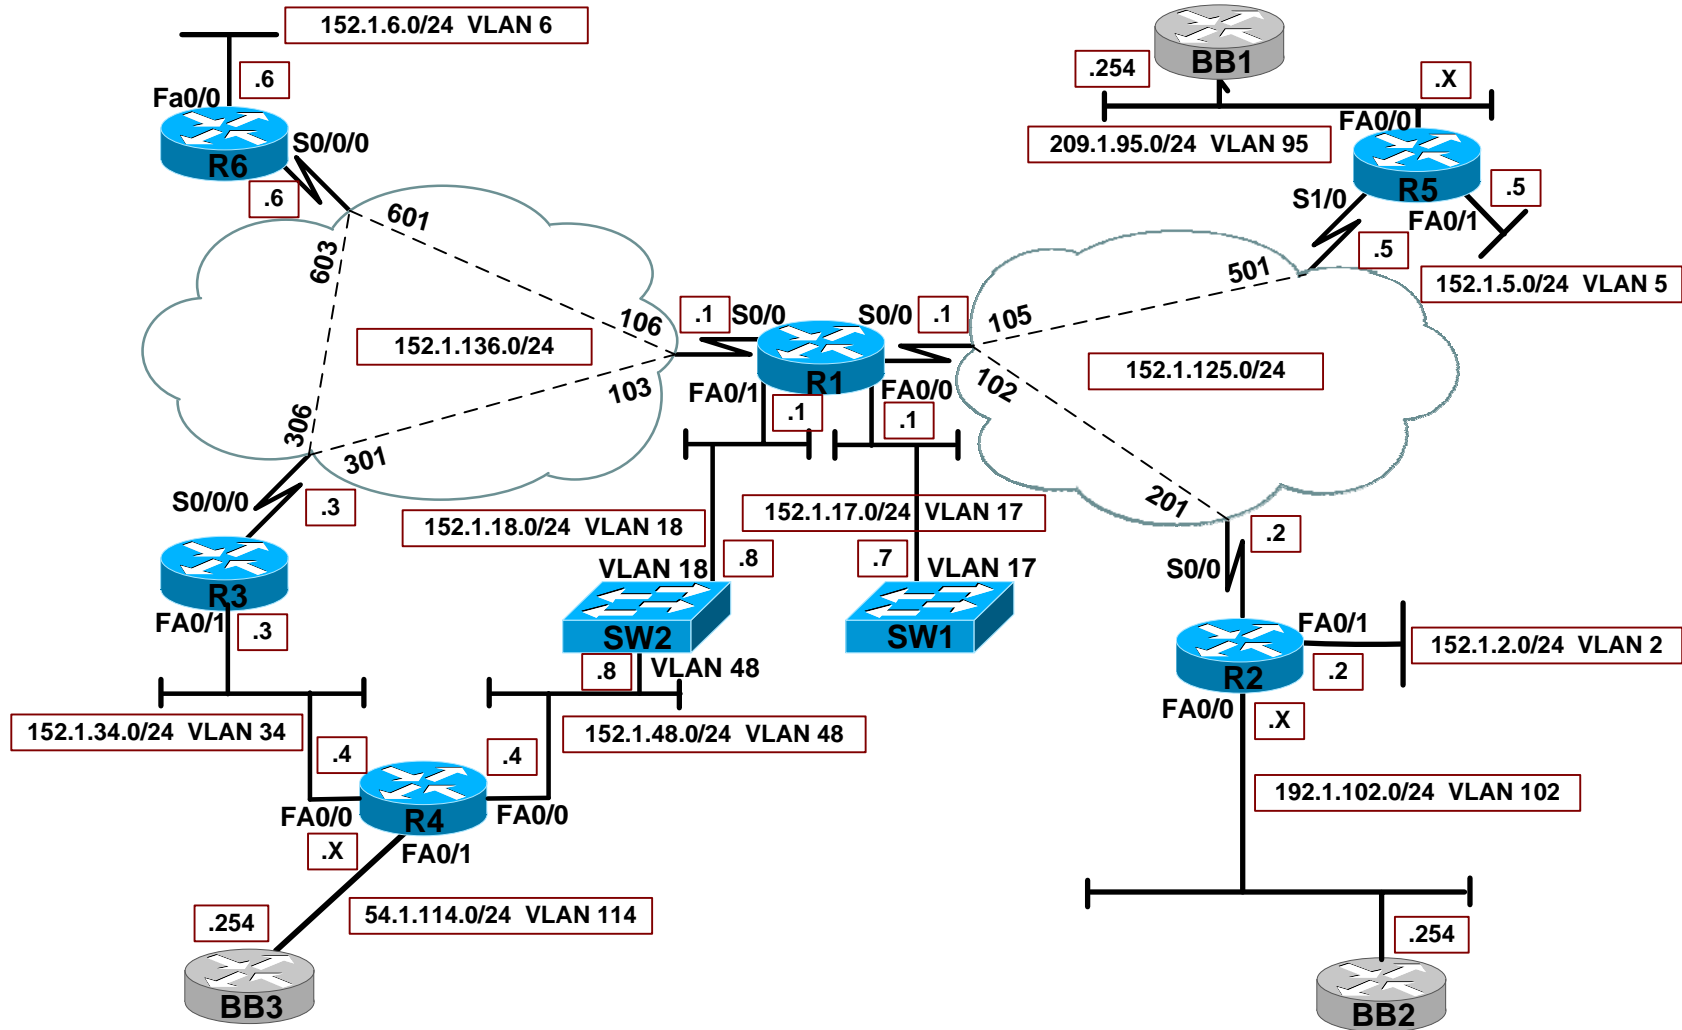

Global Knowledge CCIE Glimfeather Topology Layout

Global Knowledge CCIE Glimfeather Routing Layout

Legend

- RIP: - - - - -
- EIGRP: - - - - -
- OSPF: - - - - -
- BGP: —————