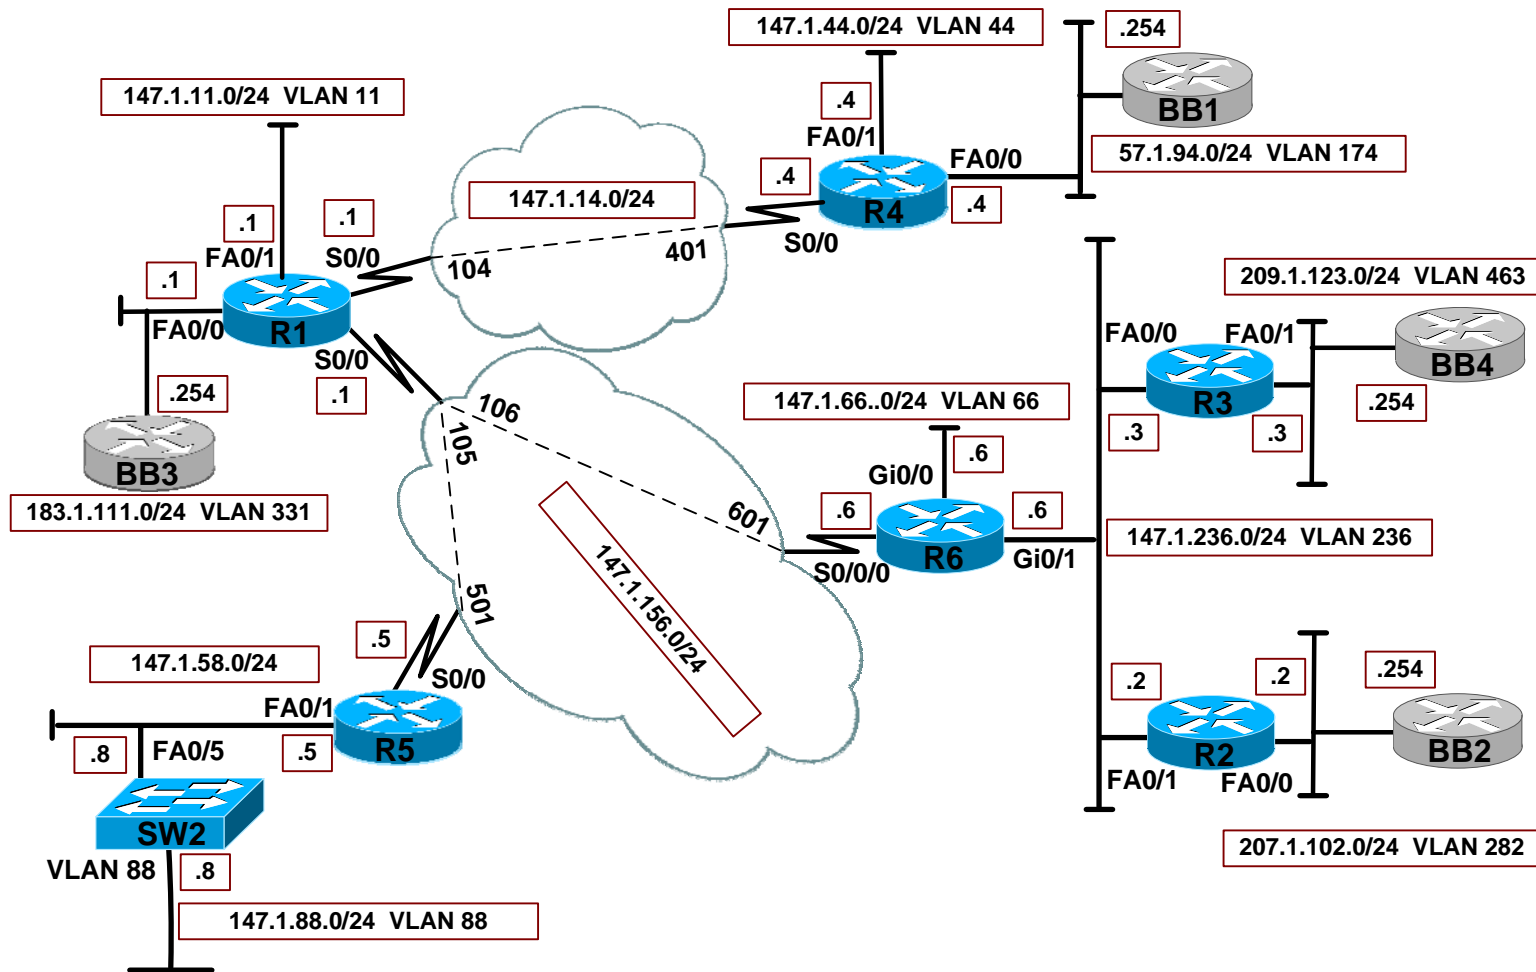

# Routing

Legend	
RIP	--- (Red dashed line)
EIGRP	--- (Black dashed line)
OSPF	--- (Green dashed line)
BGP	— (Blue solid line)