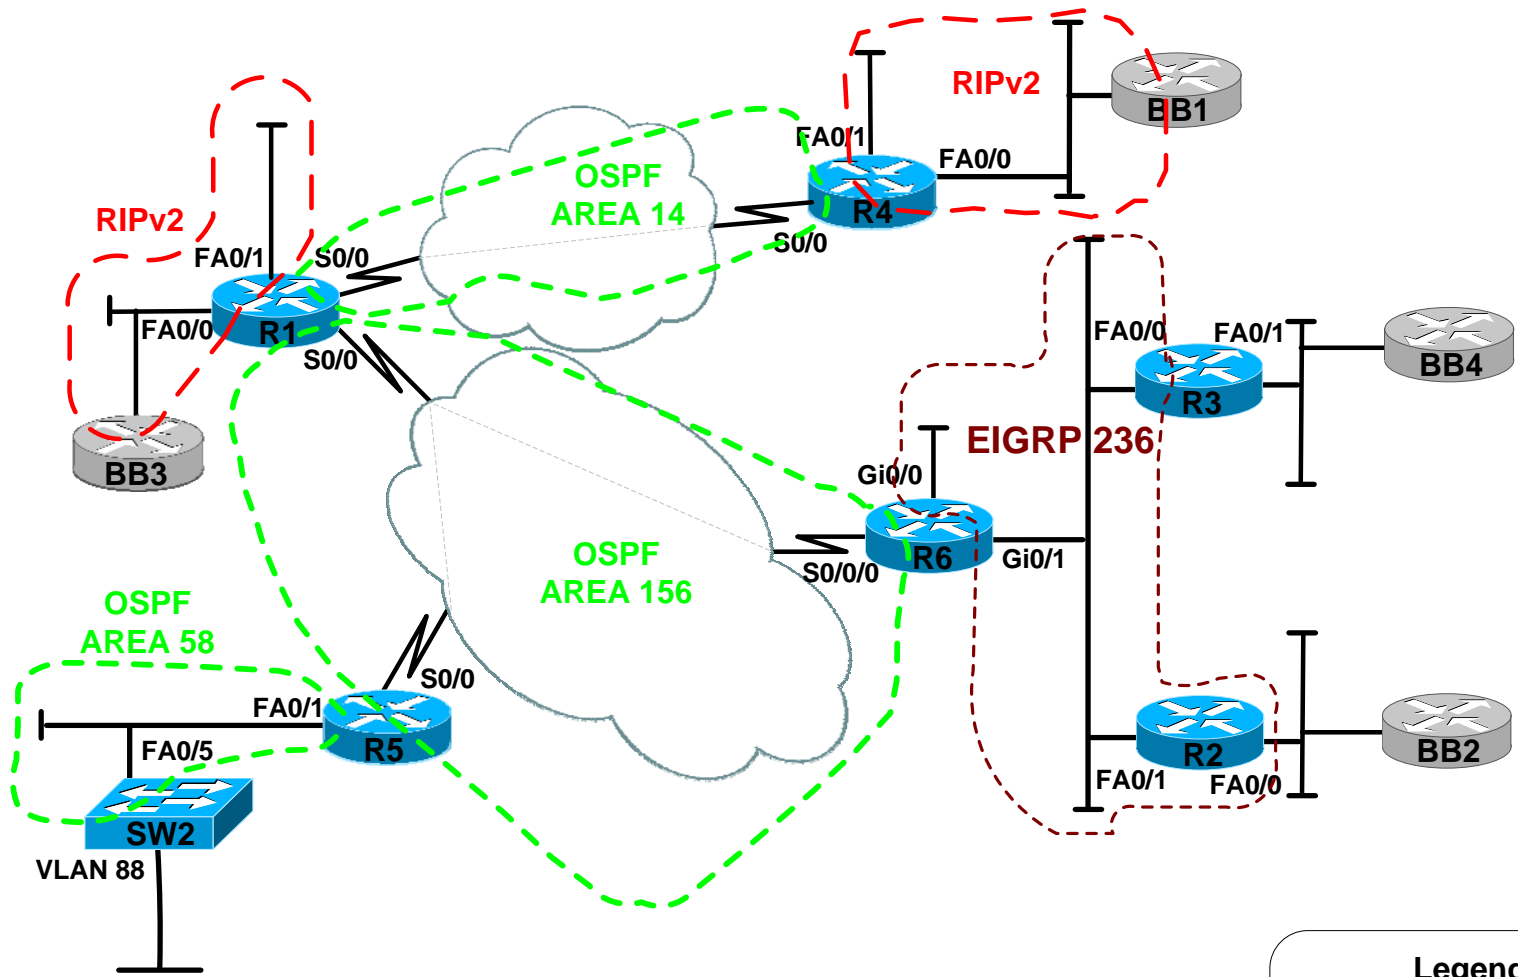

# Routing

Legend	
RIP	--- (Red dashed line)
EIGRP	--- (Black dashed line)
OSPF	--- (Green dashed line)
BGP	— (Blue solid line)